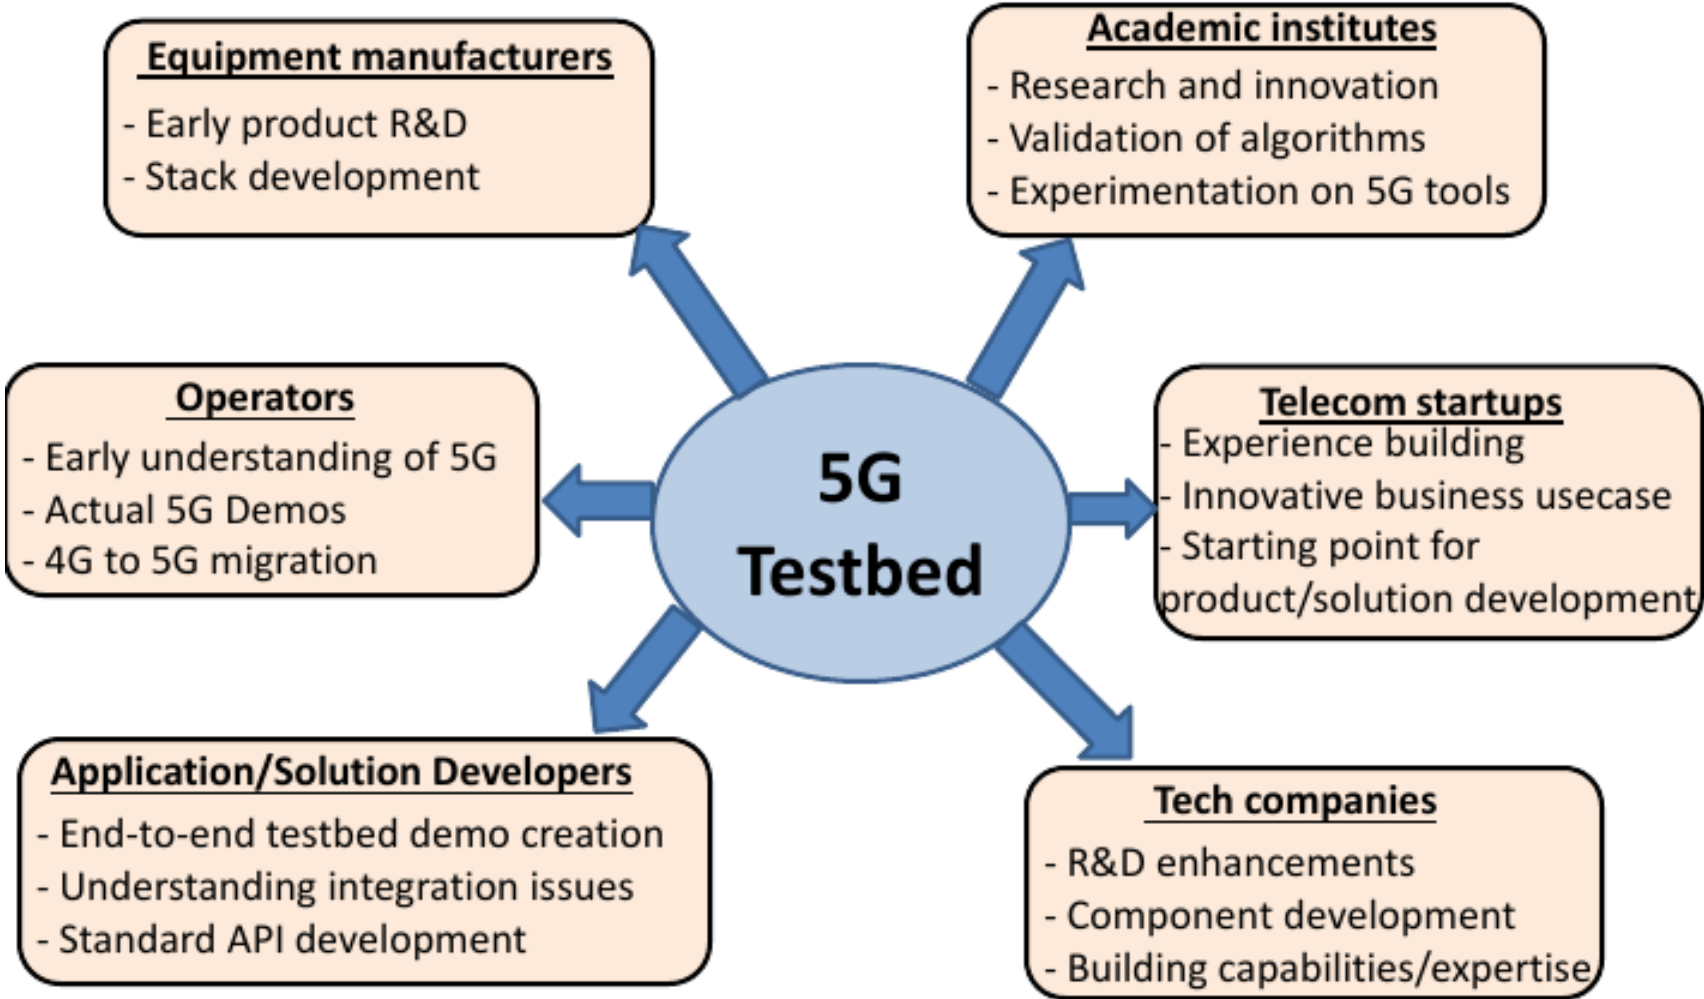

5G Testbed Usage | TCS View

5G Testbed | Logical Layered View

* Devices can be 3GPP or non-3GPP types

• To concentrate mostly software components – Cloud, control, SDN, NFV

5G Testbed | Possible Deployment

- To leverage TCS in-house solutions/platforms
- To have proper application interfaces to validate/integrate solutions in the larger testbed

E2E Network Slice | PoC