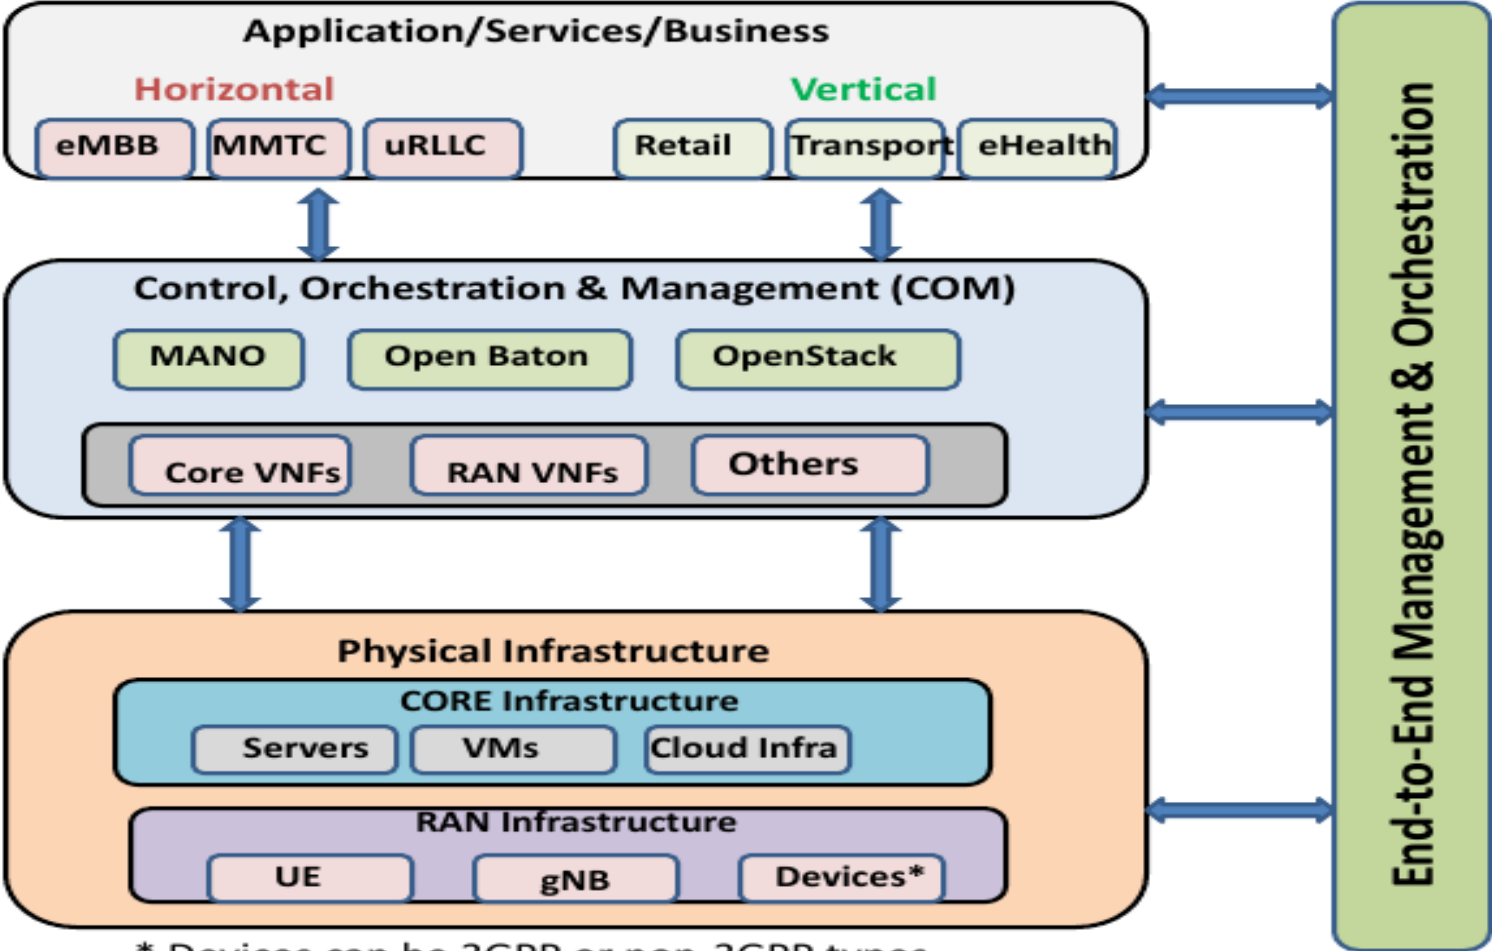

5G Testbed Usage | TCS View

5G Testbed | Logical Layered View

* Devices can be 3GPP or non-3GPP types

• To concentrate mostly software components – Cloud, control, SDN, NFV

5G Testbed | Possible Deployment

- To leverage TCS in-house solutions/platforms
- To have proper application interfaces to validate/integrate solutions in the larger testbed

E2E Network Slice | PoC